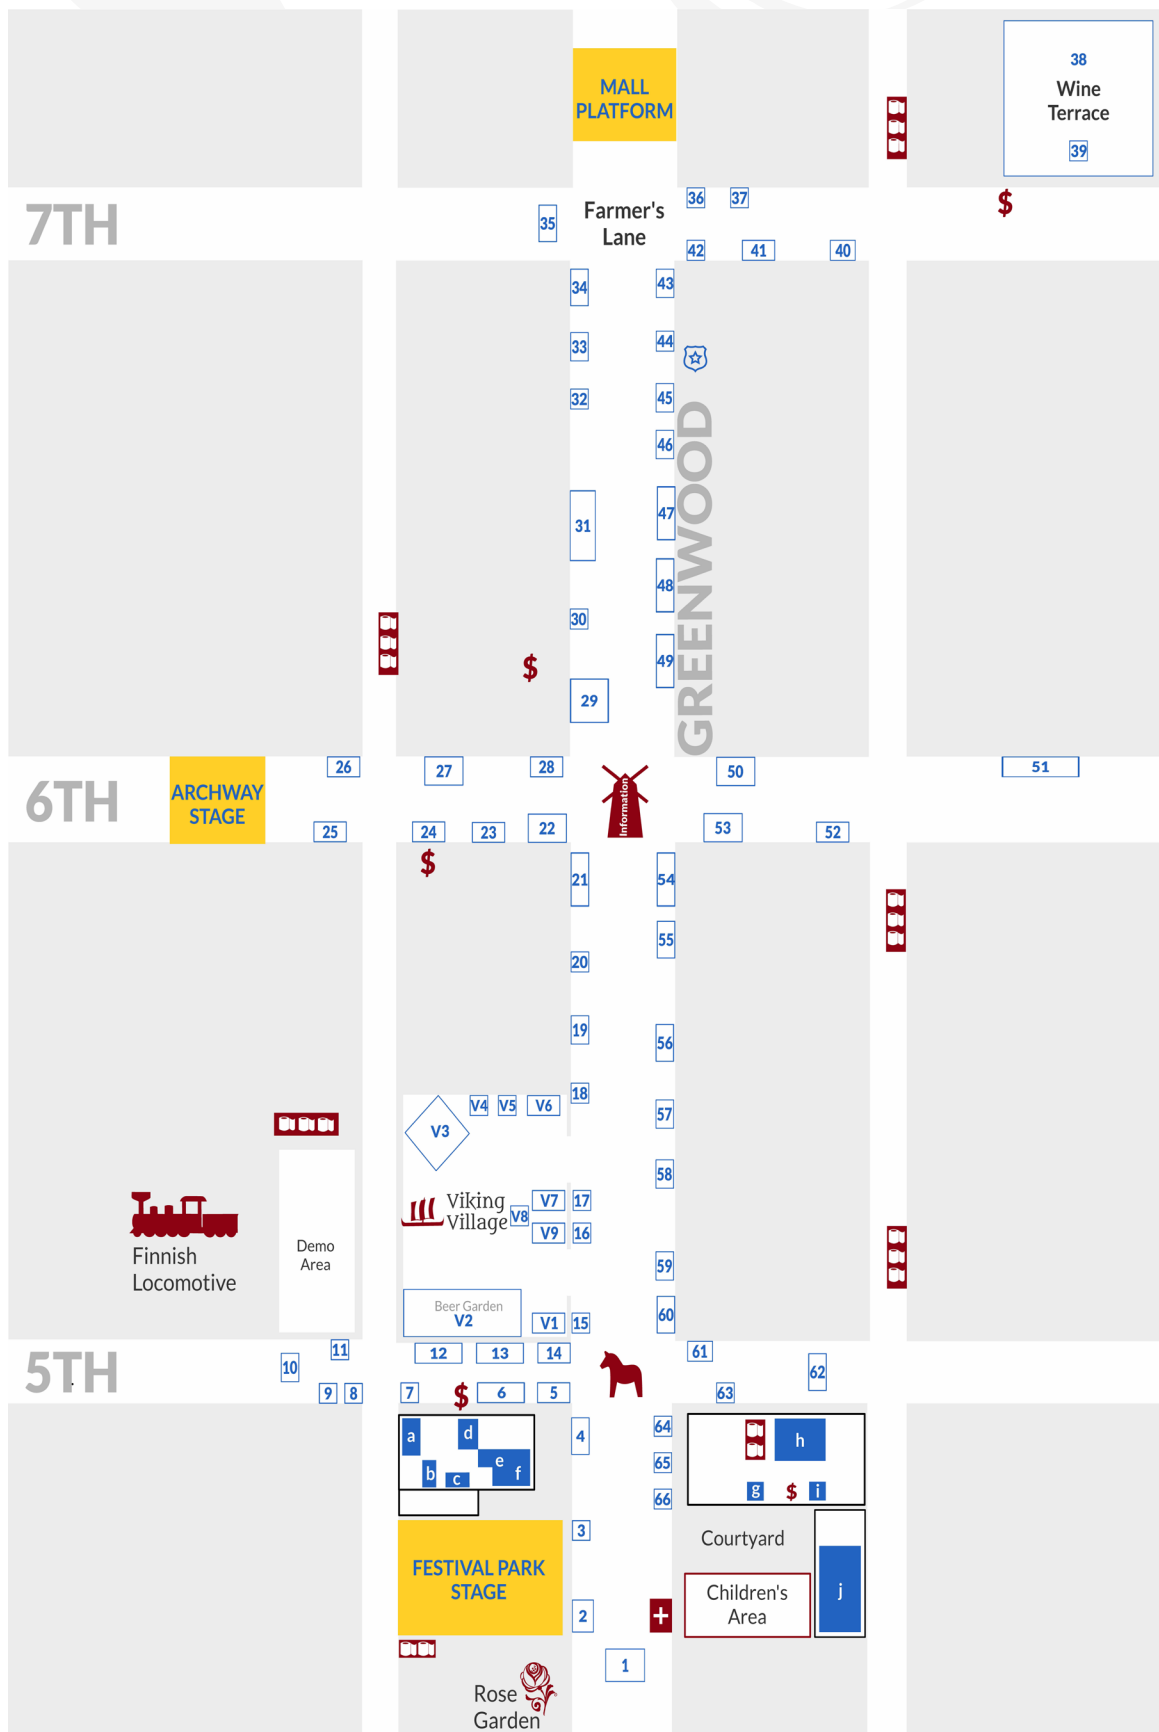

# FESTIVAL FESTIVAALI MAP

## On the Mall

1. Junction City Fire  
Department Aebleskiver
2. CJ's Creative Memories
3. Living Stone Creations
4. Larsen's Fine Candies
5. Granny Smith Natural  
Skin Products
6. Just Too Precious  
Jewelry Designs
7. Harriett Shamberger
8. Nancywear
9. Swedish Dishcloths
10. Bubble Bee Sweet
11. P&L Creations
12. Knot Sew Perfect Crafts
13. Simplistic Designs
14. Garner Crafts
15. Magic Hummingbird
16. Colorific Faces
17. Vintage Rebel
18. Jake Toys
19. Danish Brotherhood  
in America #268
20. Hovden Wear
21. Scandinavian Festival T-Shirt
22. First Baptist Church
23. Easy to Please Grilled Cheese
24. The MAC
25. Nudla Hus
26. Carina's Bakery
27. Frikadeller
28. Paradise Shaved Ice
29. First Christian Church
30. Scents of Direction Candle Co.

31. Hargirlanger av Gamla Damer
32. Granny's Little Garden
33. Rollin Dough
34. Lonesome Whistle Farm
35. Hentze Family Farm
36. Camas Country Mill, LLC
37. Seasons' End Flower Farm
38. Wine Terrace by Soroptimist Intl.
39. Smok'n Gingers
40. Arne's Famous Aebleskiver
41. Woven Treasures
42. Appletree Farm/Tawhai  
Gotland Stud Co-op
43. Community Famer's Booth/  
Falling Oaks Farmstand
44. Jewelry by Jana
45. Great Viking Steak Sandwich
46. Lingonberry Lemonade
47. Hangin' With My Gnomies
48. Art Objects
49. Swedish Crêpes
50. Girl Scouts Ice Cream
51. Loven Oven
52. Fri-Jos Swedish Pastry
53. Faith Lutheran Æbleskiver  
& Boy Scouts of America
54. Tippaliepa Funnel Cakes  
& Lemonades
55. Potettgul Swirls
56. The Gone Rogue Boutique
57. Norwegian Pancakes
58. Burgerhus
59. Strudelicious
60. The Wurst Food Cart

## Fletchall Hall

- g. Gifts&Crafts Intl.
- h. Community Crafters Booth
- i. Festival Museum Project